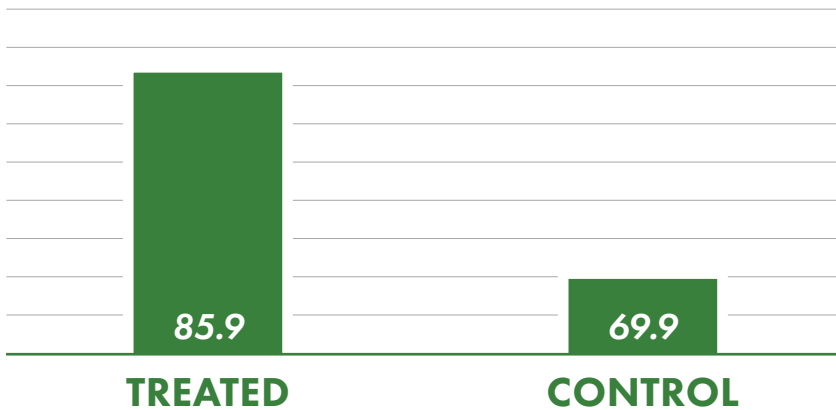

2022 YieldMaster Solutions

BIOLOGICAL FIELD TRIAL RESULTS

LUVERNE, MN
LOCATION

SOYBEANS
CROP TYPE

19E173N
SEED HYBRID/VARIETY

PLANTER BOX
APPLICATION METHOD

MAY 23, 2022
PLANTED

OCT. 10, 2022
HARVESTED

-VS-

CONTROL

10.0%
TREATED MOISTURE

-VS-

9.7%
TREATED MOISTURE

85.9
TREATED BU/ACRE

-VS-

69.9
CONTROL BU/ACRE

BU/ACRE